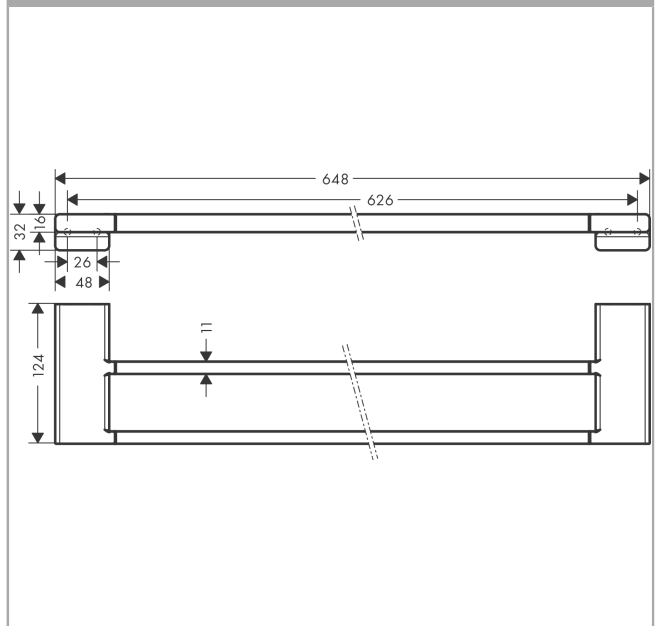

##### product features

- wall-mounted
- material: metal
- material holder: metal
- length: 648 mm
- with mounting material
- concealed fastening
- drilling distance: 626 mm
- diameter drill hole: 6 mm

#### Scale drawing

## Exploded Drawing

Year of production: >04/21

**AddStoris**  
**Double bath towel rail**  
 Surfaces: **Brushed Black Chrome**    Article Number: **41743340**