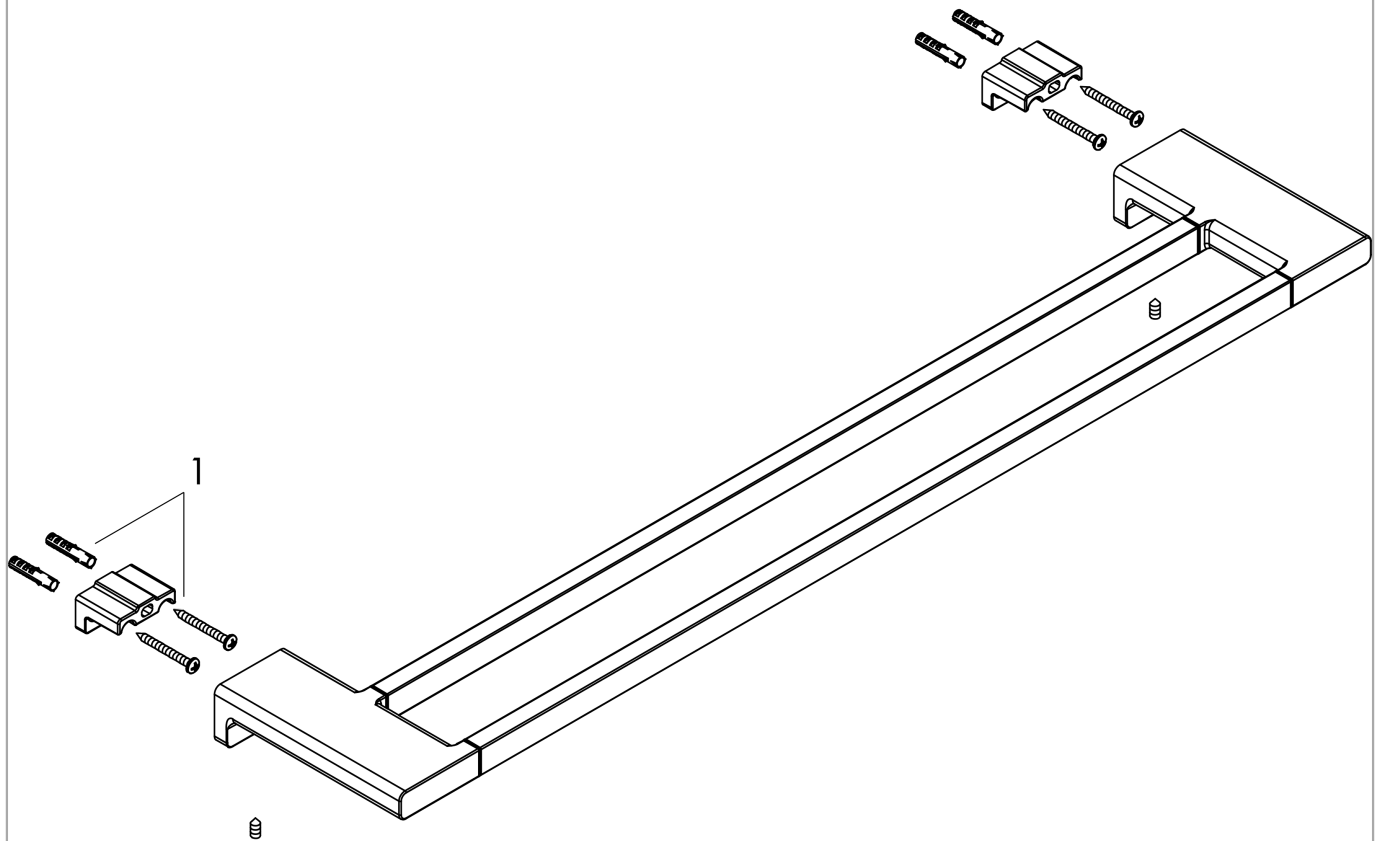

##### product features

- wall-mounted
- material: metal
- material holder: metal
- length: 648 mm
- with mounting material
- concealed fastening
- drilling distance: 626 mm
- diameter drill hole: 6 mm

## Exploded Drawing

Year of production: >04/21

**AddStoris**  
**Double bath towel rail**  
 Surfaces: **Brushed Black Chrome**    Article Number: **41743340**